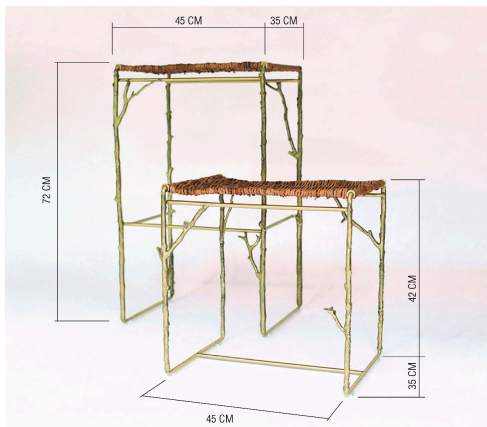

**Designer: SUMPHAT GALLERY**

Khing stool represents the tropical forest. The brass legs are casted in the form of a tree while the seat is woven in liana which is a woody vine often seen as an unwanted material from the forest used to support the tension load. The rustic feeling and natural texture of the Khing stool adds a warm feeling to any living space.

Each item is made to order and handmade by a specific individual artisan.

**Dimensions:**

Low: L45 x W35 x H42 cm

High: L45 x W35 x H72 cm

*Note: If your total order from Sumphat Gallery results in packaging that is **larger than 1 cubic meter**, they will need to use a crate to pack the products together for a **packaging fee of US\$195**. Vermillion's Client Services team will contact you should this be applicable to your order.*

**Primary Material:** Brass**Primary Color:** Brown**Available Variants:** Product Size:  
(Low, High)**Customization:** This product is not customizable.