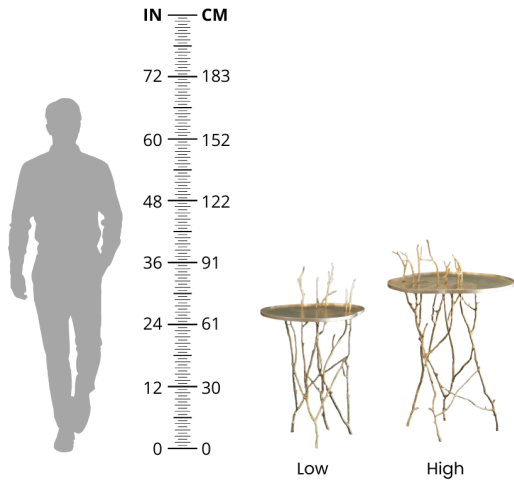

This information has been provided by the supplier for guidance only. Vermillion is not responsible for the accuracy of this information or for the installation of the product using these notes. For more information, samples, or customizations, please contact cs@vermillionlifestyle.com.