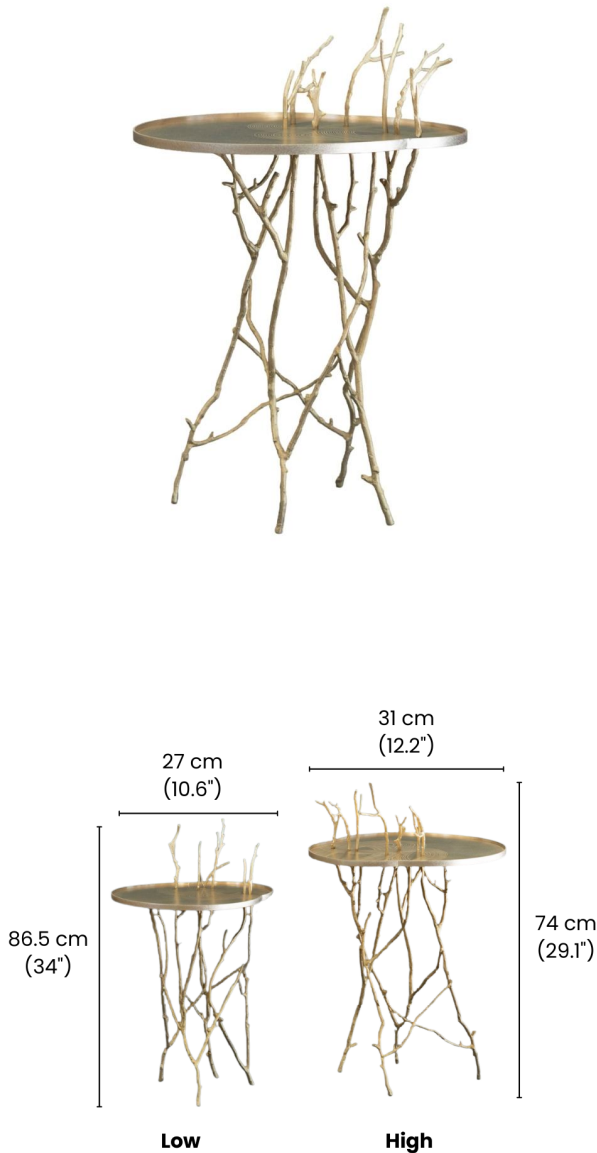

**Designer: SUMPHAT GALLERY**

Nenuphar represents the peaceful marsh where rivers meet and merge after the rain. The gigantic forest that lives above the water becomes the habitat of aquatic animals. The bubbles from the flowing river waters that hit the coast make an impression and form a pleasing aesthetic of this calm marsh along the side.

Each item is made to order and handmade by a specific individual artisan.

**Dimensions:**

Low: L27 x W27 x H86.5 cm

High: L31 x W31 x H100 cm

*Note: If your total order from Sumphat Gallery results in packaging that is **larger than 1 cubic meter**, they will need to use a crate to pack the products together for a **packaging fee of US\$195**. Vermillion's Client Services team will contact you should this be applicable to your order.*

**Primary Material:** Brass

**Primary Color:** Gold

**Available Variants:** Product Size:  
(Low, High)

**Customization:** This product is not customizable.

This information has been provided by the supplier for guidance only. Vermillion is not responsible for the accuracy of this information or for the installation of the product using these notes. For more information, samples, or customizations, please contact [cs@vermillionlifestyle.com](mailto:cs@vermillionlifestyle.com).