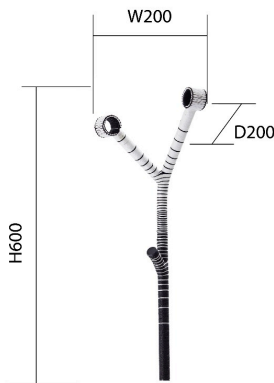

Designer: KITT.TA.KHON

Shama is a wall mounted coat rack made of powder coated steel with black and white polypropylene rope finish in a gradient pattern.

Dimensions: L20 x W20 x H60 cm

 KITT.TA.KHON

SHAMA WALL

Primary Material: Steel

Primary Color: White

Customization: Color can be customized.

Please contact

cs@vermillionlifestyle.com for more information.