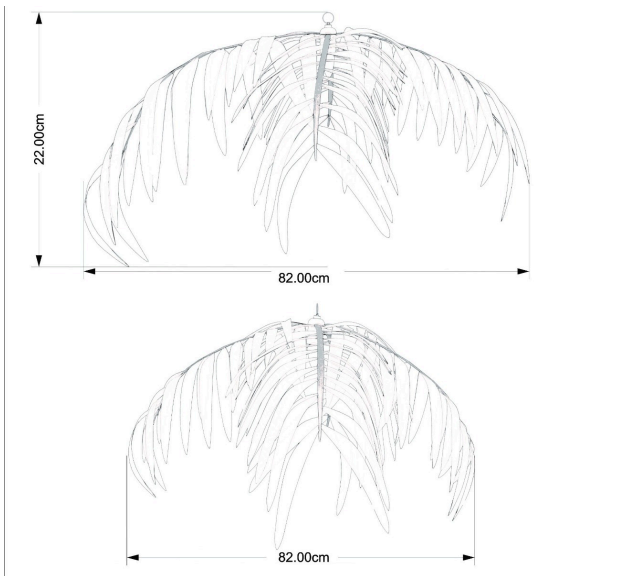

**Designer: IPSE IPSA IPSUM**

A slimmer variation on the Palm Tree Lamp featured in the blockbuster film Crazy Rich Asians, this statement ceiling pendant was inspired by Miami's disco decade and the palms found throughout South East Asia. The hand-rubbed antique brass finish and diffused light quality create a sexy yet tropical ambiance.

This product is "Made To Order".

Dimensions: L82 x W82 x H22 cm

**Primary Material:** Stainless steel**Primary Color:** Gold

Customization: As each item is made to order, customizations are possible. Generally, dimensions, colors, and materials may be customized. Please contact cs@vermillionlifestyle.com with your desired details or to obtain information about this brand's range of standard materials.

Voltage: 100-220V**Bulb Type:** E27**Bulb Supplied:** No**Max Wattage:** 40 W**Shade Included:** No**Certifications:** CE & UL