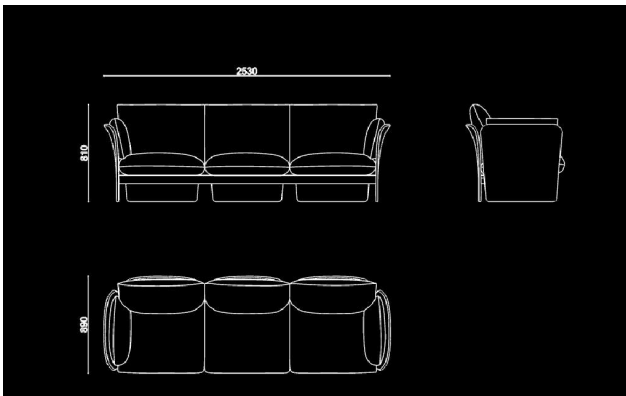

### Designer: JIANZE

The thin yet tough wood is bent with a three-dimensional technique to form an organic curve that supports the airy and bouncy seat cushions and pillows, much like how the bones and muscles come together for a muscular body of strength and beauty - this is displayed in the elegant and refined contours of the Blossom Sofa's back.

The replaceable upholstery provides the ultimate relaxing experience whilst the wide range of colors allows for more versatility in its usage.

Available in 2 colors: Navy, Orange

Dimensions: L253 x W89 x H81 cm  
(Seat height: 44 cm; Seat depth: 57 cm)