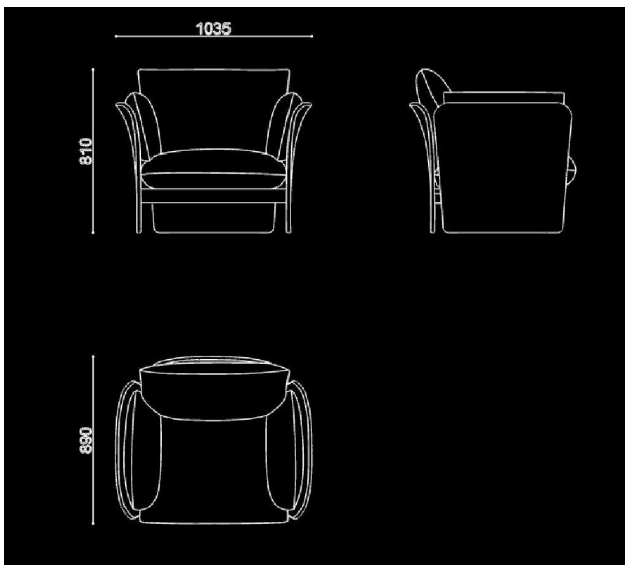

Designer: JIANZE

The thin yet tough wood is bent with a three-dimensional technique to form an organic curve that supports the airy and bouncy seat cushions and pillows, much like how the bones and muscles come together for a muscular body of strength and beauty - this is displayed in the elegant and refined contours of the Blossom Sofa's back.

The replaceable upholstery provides the ultimate relaxing experience whilst the wide range of colors allows for more versatility in its usage.

Available in 2 colors: Orange, Yellow

Dimensions: L103.5 x W89 x H81 cm
(Seat height: 44 cm; Seat depth: 57 cm)