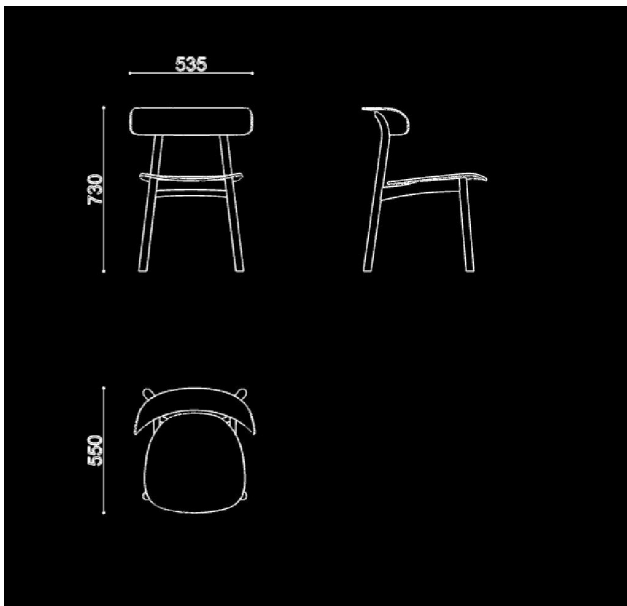

Combined with a simplistic frame and a rich color range, Yǎng can be integrated into different styles of homes while keeping its distinct character and identity.

Available in 4 colors: Black, Brown, Green, Orange

Dimensions: L53.5 x W55 x H73 cm
(Seat height: 43 cm, Seat depth: 44 cm)

**Primary Material:** Wood**Available Variants:** Primary Color:
(Black, Brown, Green, Orange)**Customization:** This product is not customizable.