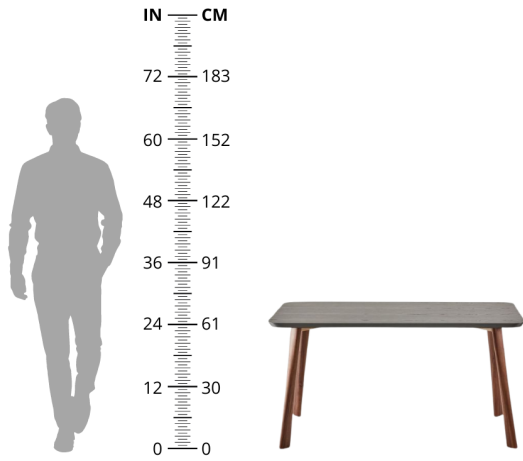

Designer: JIANZE

With 4 sculptural legs to extend the long table's simplistic yet distinct silhouette, the Loft Square Table injects a contemporary aesthetic into the interior space. One corner of the otherwise rectangle tabletop has been changed from square to round, reducing the sense of separation between guests and facilitating closer communication while allowing for an extra seat at the table. The table edges' sloped design accommodates dining and reading needs, allowing the arms to rest more comfortably in different scenarios

Available in 2 colors: Black, Brown

Dimensions: L147 x W87 x H74 cm

Primary Material: Wood

Available Variants: Primary Color:
(Black, Brown)

Customization: This product is not customizable.

This information has been provided by the supplier for guidance only. Vermillion is not responsible for the accuracy of this information or for the installation of the product using these notes. For more information, samples, or customizations, please contact cs@vermillionlifestyle.com.