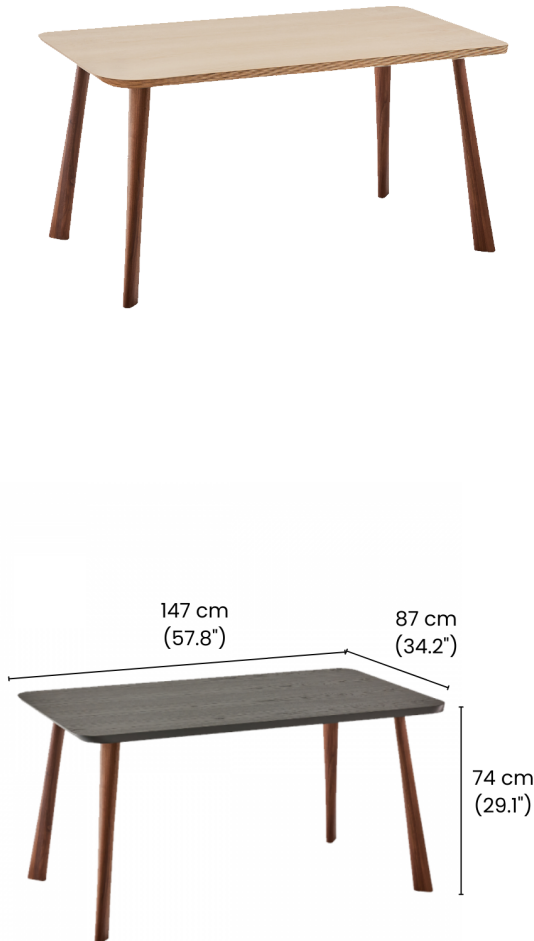

Designer: JIANZE

With 4 sculptural legs to extend the long table's simplistic yet distinct silhouette, the Loft Square Table injects a contemporary aesthetic into the interior space. One corner of the otherwise rectangle tabletop has been changed from square to round, reducing the sense of separation between guests and facilitating closer communication while allowing for an extra seat at the table. The table edges' sloped design accommodates dining and reading needs, allowing the arms to rest more comfortably in different scenarios

Available in 2 colors: Black, Brown

Dimensions: L147 x W87 x H74 cm

Primary Material: Wood

Available Variants: Primary Color:
(Black, Brown)

Customization: This product is not customizable.

This information has been provided by the supplier for guidance only. Vermillion is not responsible for the accuracy of this information or for the installation of the product using these notes. For more information, samples, or customizations, please contact cs@vermillionlifestyle.com.