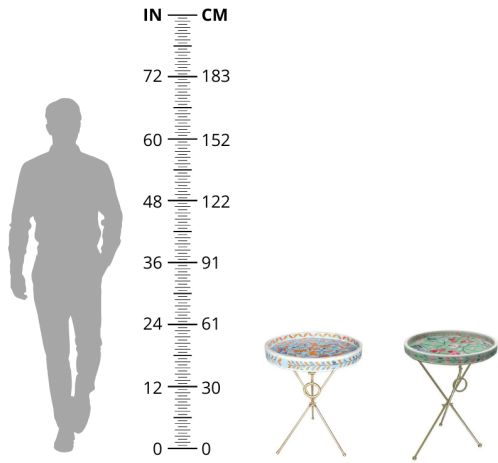

This product is "Made To Order".

Dimensions: L44 x W44 x H58 cm

Primary Material: Resin

Available Variants: Primary Color: (Green, Turquoise)

Customization: As each item is made to order, customizations are possible. Generally, dimensions, colors, and materials may be customized. Please contact cs@vermillionlifestyle.com with your desired details or to obtain information about this brand's range of standard materials.