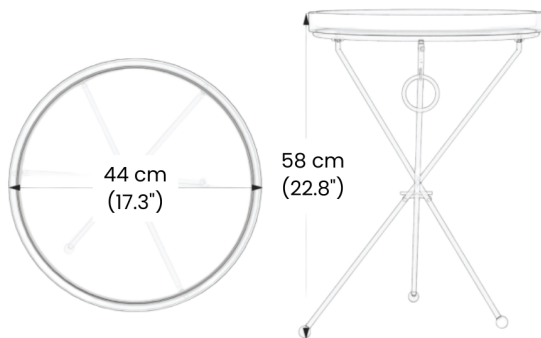

Designer: IPSE IPSA IPSUM

ipse ipsa ipsum's signature handmade bone and resin inlaid trays are based on Peranakan, or Straits Chinese, motifs that can be found throughout Singapore and Malaysia. These versatile trays can be used singly or, when mounted on the accompanying stands, used as occasional tables. The tripod legs are lightweight and foldable, allowing them to be carried around with ease and tucked away when not in use. The ox bones used are sustainably sourced.

This product is "Made To Order".

Dimensions: L44 x W44 x H58 cm

Primary Material: Resin

Available Variants: Primary Color: (Green, Turquoise)

Customization: As each item is made to order, customizations are possible. Generally, dimensions, colors, and materials may be customized. Please contact cs@vermillionlifestyle.com with your desired details or to obtain information about this brand's range of standard materials.