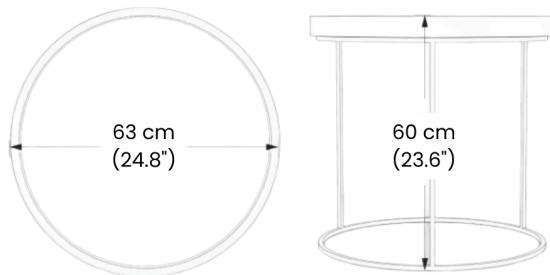

Designer: IPSE IPSA IPSUM

Accentuate your living space with this unique handcrafted bone inlay side table, available in complementary colors, such as blue and orange, or pink and green. These traditional designs will truly add character to the contemporary home!

This product is "Made To Order".

Dimensions: L63 x W63 x H60 cm

Primary Material: Resin

Available Variants: Table Finish:

(Antique Brass, Polished Steel, Rose Gold) Primary Color: (Green, Turquoise, White)