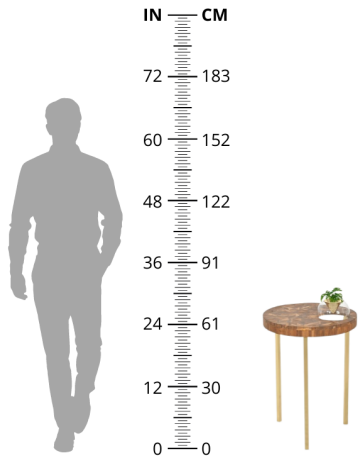

Designer: IPSE IPSA IPSUM

The Henderson Side Table is part of a series of sustainable designs that uses off-cuts to create a unique pattern. Not only does it reduce our total carbon footprint, it is also fitted with our self-watering Aqua Orb, the fuss-free solution to introduce greenery into your home.

This product is "Made To Order".

Dimensions: L44 x W44 x H66 cm

Primary Material: Wood

Primary Color: Brown

Customization: As each item is made to order, customizations are possible. Generally, dimensions, colors, and materials may be customized. Please contact cs@vermillionlifestyle.com with your desired details or to obtain information about this brand's range of standard materials.