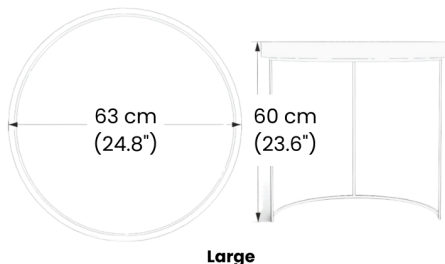

This product is "Made To Order".

Dimensions:

Small: L49 x W49 x H53 cm

Large: L63 x W63 x H60 cm

Small

Large

Primary Material: Resin

Primary Color: Green