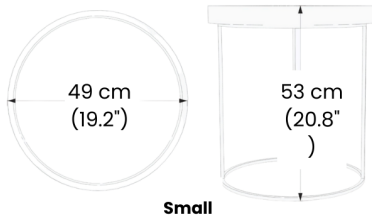

This product is "Made To Order".

Dimensions:

Small: L49 x W49 x H53 cm

Large: L63 x W63 x H60 cm

Small

Large

Primary Material: Resin

Primary Color: Green