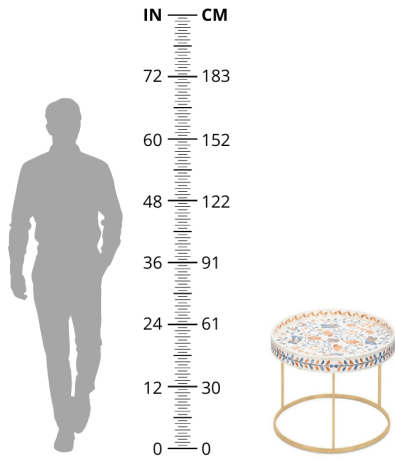

This information has been provided by the supplier for guidance only. Vermillion is not responsible for the accuracy of this information or for the installation of the product using these notes. For more information, samples, or customizations, please contact cs@vermillionlifestyle.com.