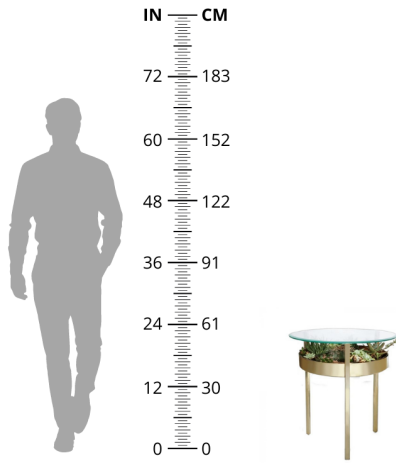

Designer: IPSE IPSA IPSUM

Elegant and chic, the MacRitchie side table is an endeavour to blur the boundaries between the natural environment and interior spaces. This side table comes with unique clay pellets that have been designed to retain water, so plants only need to be watered once a month.

This product is "Made To Order".

Dimensions: L48 x W48 x H60 cm

Primary Material: Glass

Primary Color: Transparent

Customization: As each item is made to order, customizations are possible. Generally, dimensions, colors, and materials may be customized. Please contact cs@vermillionlifestyle.com with your desired details or to obtain information about this brand's range of standard materials.