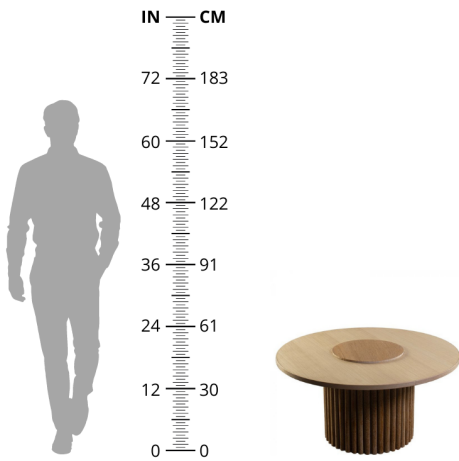

Dimensions: L90 x W90 x H45 cm

Primary Material: Stone

Primary Color: Natural

Available Variants:

Customization: Kam Ce Kam's products can be customized in terms of size and finish. Please contact cs@vermillionlifestyle.com with your requirements.