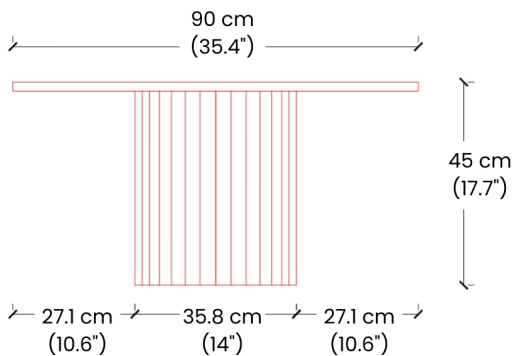

Dimensions: L90 x W90 x H45 cm

Primary Material: Stone

Primary Color: Natural

Available Variants:

Customization: Kam Ce Kam's products can be customized in terms of size and finish. Please contact cs@vermillionlifestyle.com with your requirements.