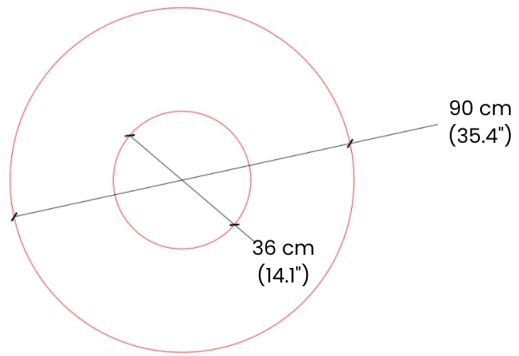

Dimensions: L90 x W90 x H45 cm

Primary Material: Stone

Primary Color: Natural

Available Variants:

Customization: Kam Ce Kam's products can be customized in terms of size and finish. Please contact cs@vermillionlifestyle.com with your requirements.