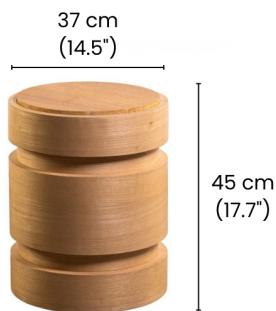

Dimensions: L37 x W37 x H45 cm

**Primary Material:** Wood**Primary Color:** Natural**Available Variants:**

**Customization:** Kam Ce Kam's products can be customized in terms of size and finish. Please contact [cs@vermillionlifestyle.com](mailto:cs@vermillionlifestyle.com) with your requirements.