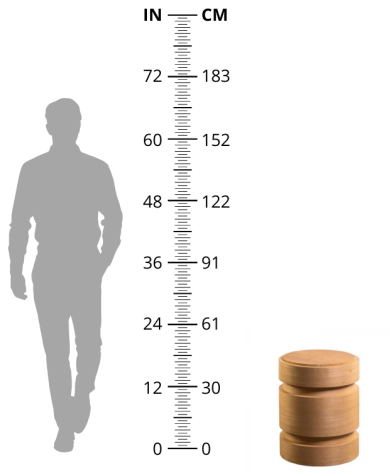

Dimensions: L37 x W37 x H45 cm

**Primary Material:** Wood**Primary Color:** Natural**Available Variants:**

**Customization:** Kam Ce Kam's products can be customized in terms of size and finish. Please contact [cs@vermillionlifestyle.com](mailto:cs@vermillionlifestyle.com) with your requirements.