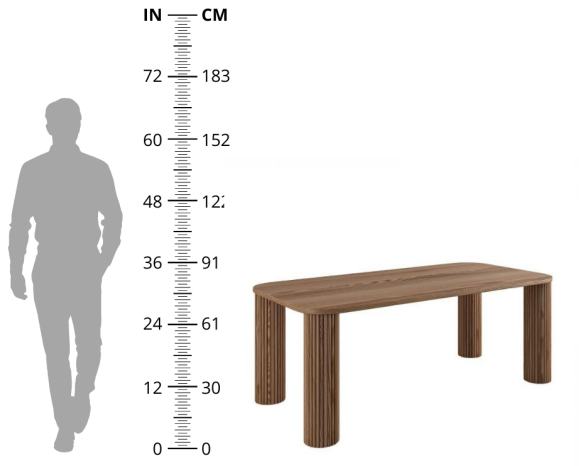

**Designer: KAM CE KAM**

Inspired by our round 'Minaar' coffee tables, this series of tables is a playful and lightweight take on the reeded pillar legs. The organic design is supported by 3 pillar legs and the rectangular coffee and dining tables with a more conventional 4 legs. Available with a glass top to be able to see the leg detail more clearly, or with a timber top for a more sculptural look.

Dimensions: L200 x W100 x H75 cm

Primary Material: Wood**Primary Color:** Natural**Customization:** Kam Ce Kam's products can be customized in terms of size and finish. Please contact cs@vermillionlifestyle.com with your requirements.