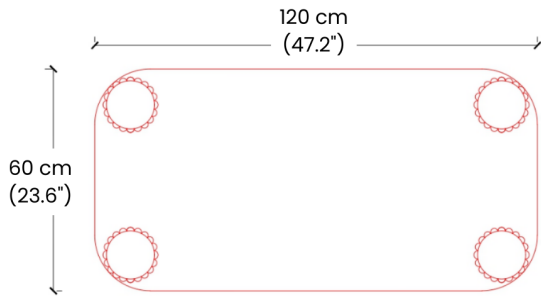

Dimensions: L120 x W60 x H35 cm

**Primary Material:** Wood

**Primary Color:** Natural

**Available Variants:**

**Customization:** Kam Ce Kam's products can be customized in terms of size and finish. Please contact [cs@vermillionlifestyle.com](mailto:cs@vermillionlifestyle.com) with your requirements.