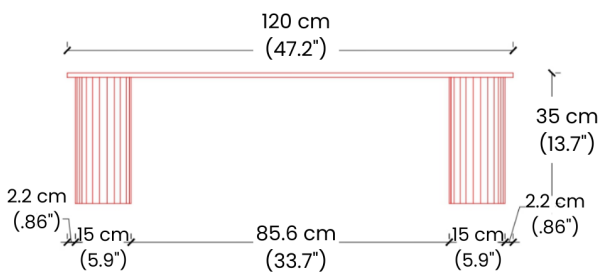

**Designer: KAM CE KAM**

Inspired by our round ‘Minaar’ coffee tables, this series of tables is a playful and lightweight take on the reeded pillar legs. The organic design is supported by 3 pillar legs and the rectangular coffee and dining tables with a more conventional 4 legs. Available with a glass top to be able to see the leg detail more clearly, or with a timber top for a more sculptural look.

Dimensions: L120 x W60 x H35 cm

**Primary Material:** Wood

**Primary Color:** Natural

**Available Variants:**

**Customization:** Kam Ce Kam's products can be customized in terms of size and finish. Please contact [cs@vermillionlifestyle.com](mailto:cs@vermillionlifestyle.com) with your requirements.