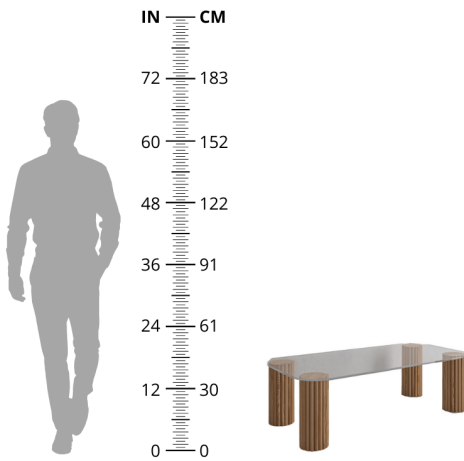

**Designer: KAM CE KAM**

Inspired by our round ‘Minaar’ coffee tables, this series of tables is a playful and lightweight take on the reeded pillar legs. The organic design is supported by 3 pillar legs and the rectangular coffee and dining tables with a more conventional 4 legs. Available with a glass top to be able to see the leg detail more clearly, or with a timber top for a more sculptural look.

Dimensions: L120 x W60 x H35 cm

**Primary Material:** Wood

**Primary Color:** Natural

**Available Variants:**

**Customization:** Kam Ce Kam's products can be customized in terms of size and finish. Please contact [cs@vermillionlifestyle.com](mailto:cs@vermillionlifestyle.com) with your requirements.