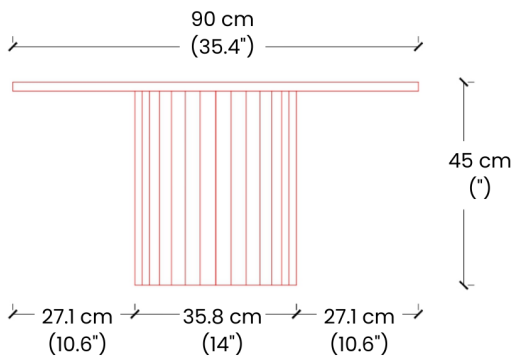

Designer: KAM CE KAM

A timber coffee table. Inspired by the sandstone monuments of Mughal India which have served as an inspiration for Jehanara through her design career.

Dimensions: L90 x W90 x H45 cm