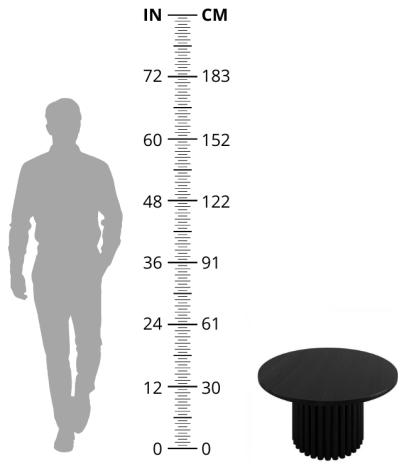

This information has been provided by the supplier for guidance only. Vermillion is not responsible for the accuracy of this information or for the installation of the product using these notes. For more information, samples, or customizations, please contact cs@vermillionlifestyle.com.