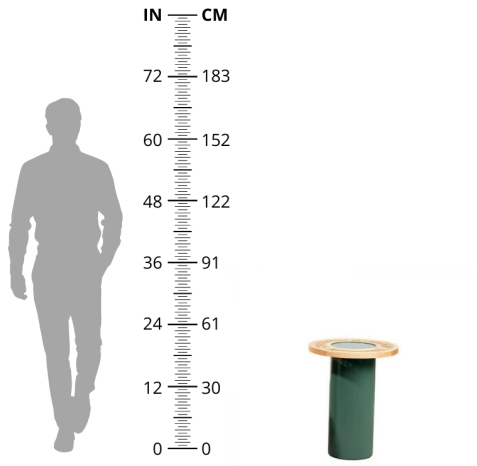

Designer: KAM CE KAM

These sleek and lightweight tables are available in various finishes. You can contrast a high gloss lacquer base with a natural cane top or use a natural ash base for a more subtle, tone-on-tone look. These playful pieces can be used together as a coffee table configuration or separately as either side tables or occasional tables.

Dimensions: L40 x W40 x H55 cm

Primary Material: Wood

Available Variants: Primary Color: (Black, Green, Natural)

Customization: Kam Ce Kam's products can be customized in terms of size and finish. Please contact cs@vermillionlifestyle.com with your requirements.