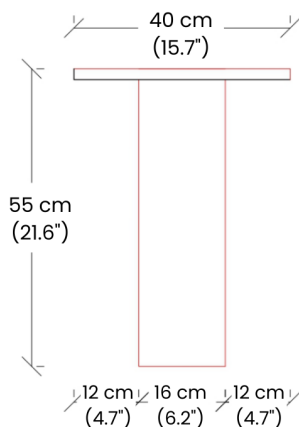

Dimensions: L40 x W40 x H55 cm

Primary Material: Wood

Available Variants: Primary Color: (Black, Green, Natural)

Customization: Kam Ce Kam's products can be customized in terms of size and finish. Please contact cs@vermillionlifestyle.com with your requirements.