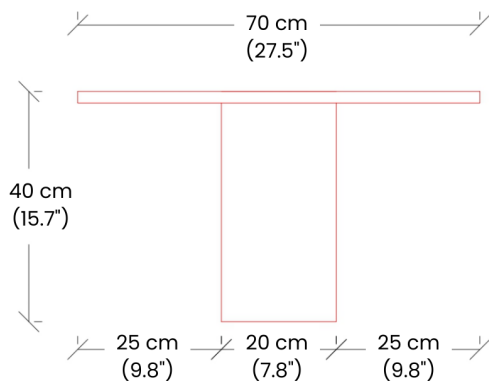

Dimensions: L70 x W70 x H40 cm

Primary Material: Wood

Available Variants: Primary Color: (Black, Green, Natural)

Customization: Kam Ce Kam's products can be customized in terms of size and finish. Please contact cs@vermillionlifestyle.com with your requirements.