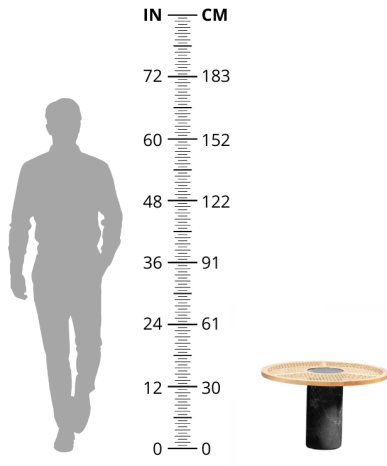

Designer: KAM CE KAM

These sleek and lightweight tables are available in various finishes. You can contrast a high gloss lacquer base with a natural cane top or use a natural ash base for a more subtle, tone-on-tone look. These playful pieces can be used together as a coffee table configuration or separately as either side tables or occasional tables.

Dimensions: L70 x W70 x H40 cm

Primary Material: Wood

Available Variants: Primary Color: (Black, Green, Natural)

Customization: Kam Ce Kam's products can be customized in terms of size and finish. Please contact cs@vermillionlifestyle.com with your requirements.