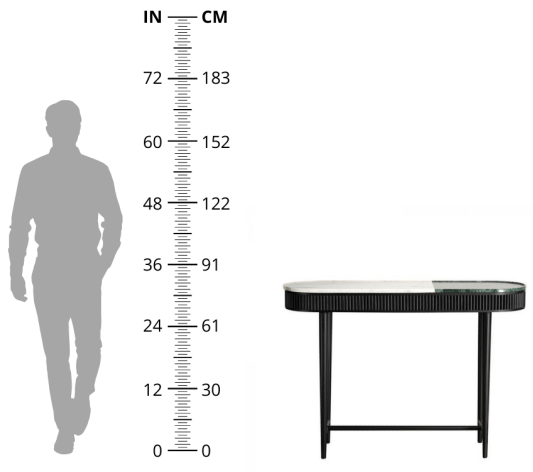

**Designer: KAM CE KAM**

The Mausam Console with a recycled marble terrazzo top, lends from the first version of the Mausam console.

Adapting the piece to incorporate a waste-reducing method, the top of the piece is made from marble offcuts set into resin, aiming to reduce the waste from the marble industry. The pieces used to create the mixed tops vary in size and color but can be customized to suit any space.

Dimensions: L120 x W35 x H78.7 cm

**Primary Material:** Wood**Primary Color:** Multicolor**Available Variants:**

**Customization:** Kam Ce Kam's products can be customized in terms of size and finish. Please contact [cs@vermillionlifestyle.com](mailto:cs@vermillionlifestyle.com) with your requirements.