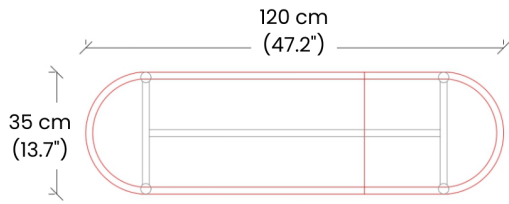

Dimensions: L120 x W35 x H78.7 cm

**Primary Material:** Wood**Primary Color:** Multicolor**Available Variants:**

**Customization:** Kam Ce Kam's products can be customized in terms of size and finish. Please contact [cs@vermillionlifestyle.com](mailto:cs@vermillionlifestyle.com) with your requirements.