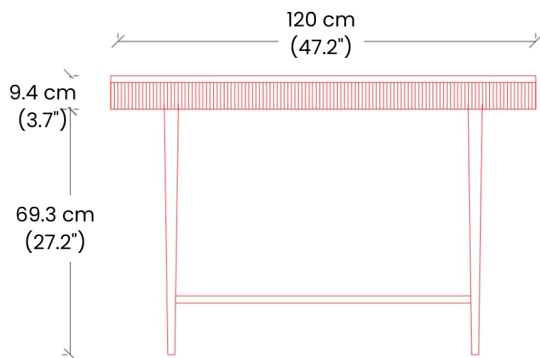

Dimensions: L120 x W35 x H78.7 cm

**Primary Material:** Wood**Primary Color:** Multicolor**Available Variants:**

**Customization:** Kam Ce Kam's products can be customized in terms of size and finish. Please contact [cs@vermillionlifestyle.com](mailto:cs@vermillionlifestyle.com) with your requirements.