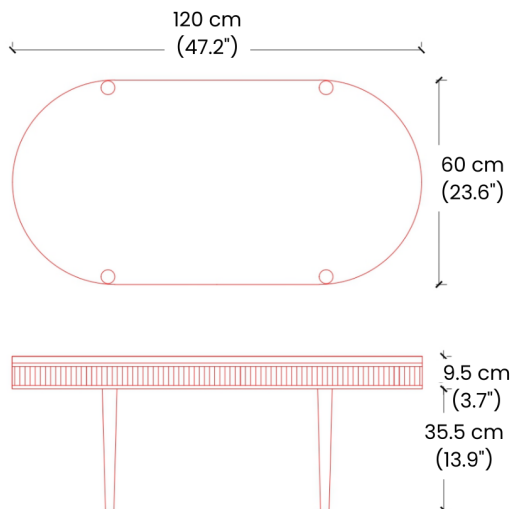

Dimensions: L120 x W60 x H45 cm

Primary Material: Wood

Primary Color: Multicolor

Available Variants:

Customization: Kam Ce Kam's products can be customized in terms of size and finish. Please contact cs@vermillionlifestyle.com with your requirements.