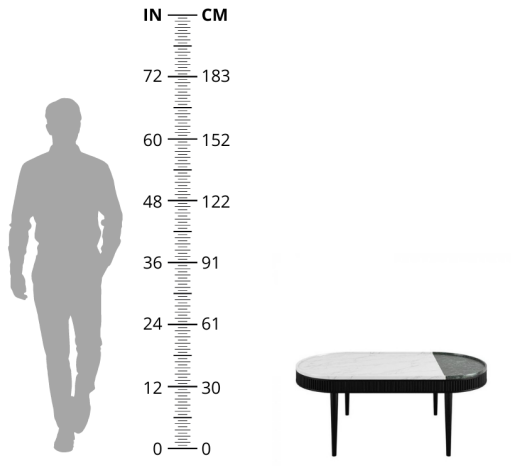

Dimensions: L120 x W60 x H45 cm

Primary Material: Wood

Primary Color: Multicolor

Available Variants:

Customization: Kam Ce Kam's products can be customized in terms of size and finish. Please contact cs@vermillionlifestyle.com with your requirements.