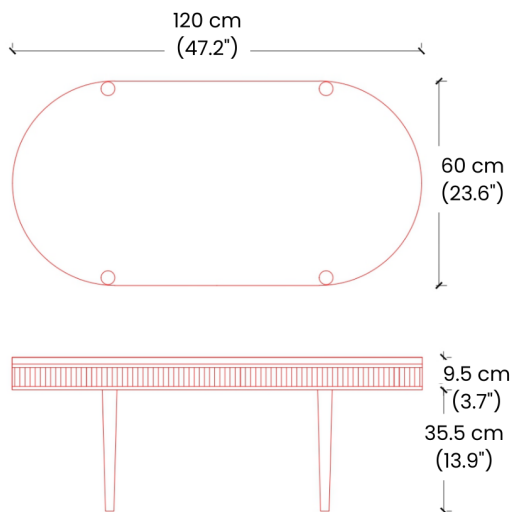

Dimensions: L120 x W60 x H45 cm

Primary Material: Wood

Primary Color: Multicolor

Available Variants:

Customization: Kam Ce Kam's products can be customized in terms of size and finish. Please contact cs@vermillionlifestyle.com with your requirements.