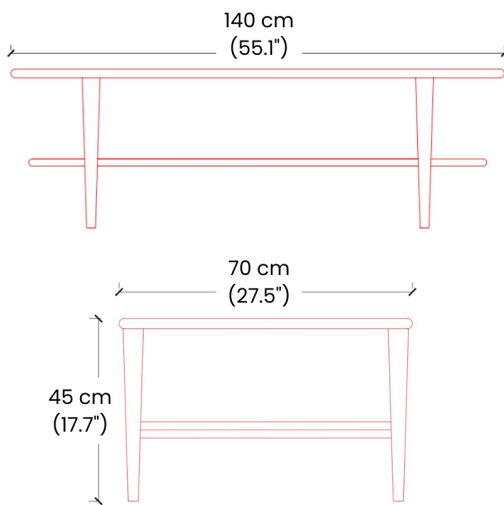

**Designer: KAM CE KAM**

Using a versatile pill shape, this coffee table has been designed to create a gentle statement through the use of its subtle geometry and patterned cane shelf, while remaining practical and light-weight to suit any interior. The piece is available in a natural or black ash finish.

Dimensions: L140 x W70 x H45 cm

**Primary Material:** Wood**Primary Color:** Natural**Available Variants:**

**Customization:** Kam Ce Kam's products can be customized in terms of size and finish. Please contact [cs@vermillionlifestyle.com](mailto:cs@vermillionlifestyle.com) with your requirements.