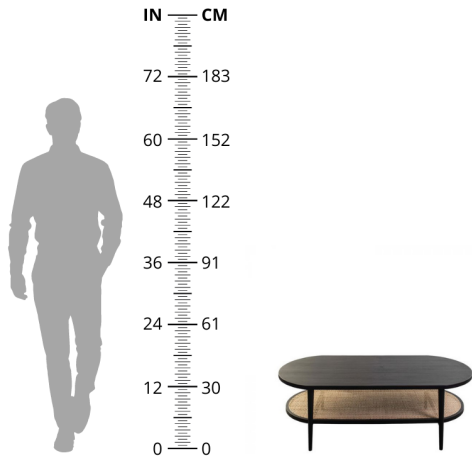

**Designer: KAM CE KAM**

Using a versatile pill shape, this coffee table has been designed to create a gentle statement through the use of its subtle geometry and patterned cane shelf, while remaining practical and light-weight to suit any interior. The piece is available in a natural or black ash finish.

Dimensions: L140 x W70 x H45 cm

**Primary Material:** Wood**Primary Color:** Natural**Available Variants:**

**Customization:** Kam Ce Kam's products can be customized in terms of size and finish. Please contact [cs@vermillionlifestyle.com](mailto:cs@vermillionlifestyle.com) with your requirements.