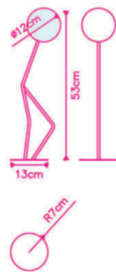

OMINO OBSERVER SMALL-s/n#: SUGO004OBS(S)