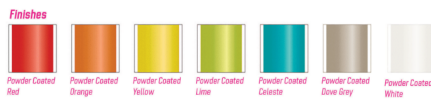

OMINO OBSERVER SMALL-s/n#: SUGO004OBS(S)

Designer: SUGO

SUGO founding members, Kevin and Giulia, wanted to ask themselves what a lamp design can actually be. When is a lamp not just a lamp, but also a sculpture? Could it have some family features to it? Can it evoke motion and emotion when it is inanimate? These questions lit up a light bulb in their heads and the OMINO lamp was born.

The design is a symbolization of everyday human activities in any given situation. The lamp sculptures are made by bending tubular steel into shapes that depict symbolic movements of the human body. An opaque glass sphere emitting an LED light represents both the human head and mind. OMINO questions the traditional representation of lighting as simply an object for illumination and fuses humanoid figures into a dynamic design. The initial collection consists of six 'buddies' or 'family members'.

When the OMINO lamp is placed inside a space, you and the designs become occupiers of the same space and the humanoid sculptural forms become more than just lamps.

Available in 3 finishes: Powder Coated Celeste, Powder Coated Dove Grey, and Powder Coated White

Dimensions: L14 x W14 x H53 cm