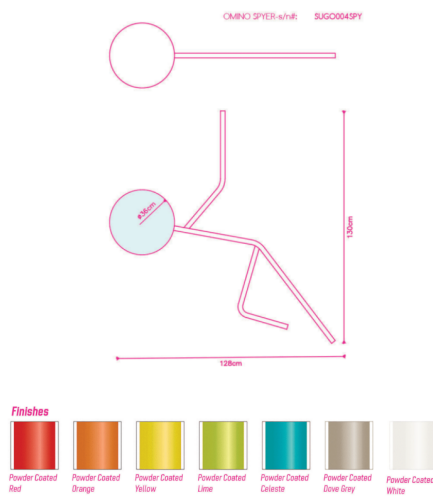

The design is a symbolization of everyday human activities in any given situation. The lamp sculptures are made by bending tubular steel into shapes that depict symbolic movements of the human body. An opaque glass sphere emitting an LED light represents both the human head and mind. OMINO questions the traditional representation of lighting as simply an object for illumination and fuses humanoid figures into a dynamic design. The initial collection consists of six 'buddies' or 'family members'.

When the OMINO lamp is placed inside a space, you and the designs become occupiers of the same space and the humanoid sculptural forms become more than just lamps.

Dimensions: L128 x H130 cm

Primary Material: Stainless steel
Available Variants: Finishes: (Powder Coated White)
Customization: This product is not customizable.