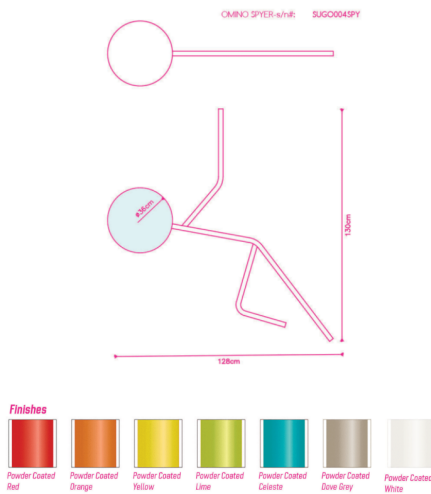

The design is a symbolization of everyday human activities in any given situation. The lamp sculptures are made by bending tubular steel into shapes that depict symbolic movements of the human body. An opaque glass sphere emitting an LED light represents both the human head and mind. OMINO questions the traditional representation of lighting as simply an object for illumination and fuses humanoid figures into a dynamic design. The initial collection consists of six 'buddies' or 'family members'.

When the OMINO lamp is placed inside a space, you and the designs become occupiers of the same space and the humanoid sculptural forms become more than just lamps.

Dimensions: L128 x H130 cm

Primary Material: Stainless steel