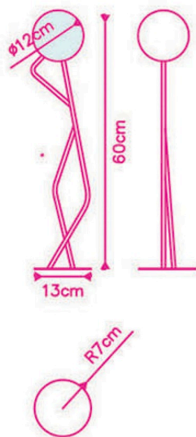

OMINO POSER SMALL-s/n#: SUGO004POSE(S)

Designer: SUGO

SUGO founding members, Kevin and Giulia, wanted to ask themselves what a lamp design can actually be. When is a lamp not just a lamp, but also a sculpture? Could it have some family features to it? Can it evoke motion and emotion when it is inanimate? These questions lit up a light bulb in their heads and the OMINO lamp was born.

The design is a symbolization of everyday human activities in any given situation. The lamp sculptures are made by bending tubular steel into shapes that depict symbolic movements of the human body. An opaque glass sphere emitting an LED light represents both the human head and mind. OMINO questions the traditional representation of lighting as simply an object for illumination and fuses humanoid figures into a dynamic design. The initial collection consists of six 'buddies' or 'family members'.

When the OMINO lamp is placed inside a space, you and the designs become occupiers of the same space and the humanoid sculptural forms become more than just lamps.

Dimensions: L14 x W14 x H60 cm

Primary Material: Stainless steel

Primary Color: Blue

Customization: Custom colors and finishing are applicable at an additional