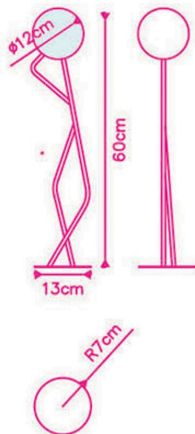

OMINO POSER SMALL-s/n#:
SUGO004POSE(S)

Designer: SUGO

SUGO founding members, Kevin and Giulia, wanted to ask themselves what a lamp design can actually be. When is a lamp not just a lamp, but also a sculpture? Could it have some family features to it? Can it evoke motion and emotion when it is inanimate? These questions lit up a light bulb in their heads and the OMINO lamp was born.

The design is a symbolization of everyday human activities in any given situation. The lamp sculptures are made by bending tubular steel into shapes that depict symbolic movements of the human body. An opaque glass sphere emitting an LED light represents both the human head and mind. OMINO questions the traditional representation of lighting as simply an object for illumination and fuses humanoid figures into a dynamic design. The initial collection consists of six 'buddies' or 'family members'.

When the OMINO lamp is placed inside a space, you and the designs become occupiers of the same space and the humanoid sculptural forms become more than just lamps.

Dimensions: L14 x W14 x H60 cm

Primary Material: Stainless steel

Primary Color: Red

Customization: Custom colors and