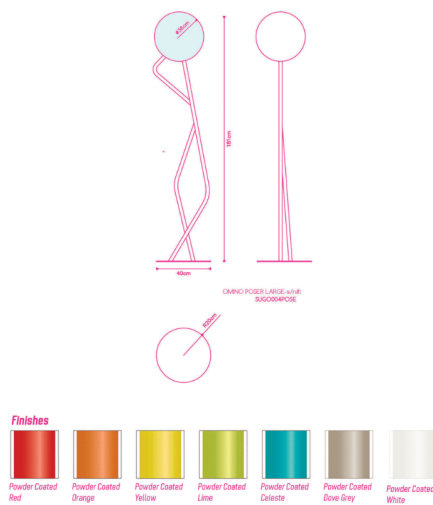

The design is a symbolization of everyday human activities in any given situation. The lamp sculptures are made by bending tubular steel into shapes that depict symbolic movements of the human body. An opaque glass sphere emitting an LED light represents both the human head and mind. OMINO questions the traditional representation of lighting as simply an object for illumination and fuses humanoid figures into a dynamic design. The initial collection consists of six 'buddies' or 'family members'.

When the OMINO lamp is placed inside a space, you and the designs become occupiers of the same space and the humanoid sculptural forms become more than just lamps.

Dimensions: L36 x W40 x H181 cm

Primary Material: Stainless steel