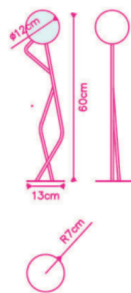

OMINO POSER SMALL-s/nil:  
SUGO004POSE(S)

Dimensions: L14 x W14 x H60 cm

**Primary Material:** Stainless steel

**Available Variants:** Finishes: (Powder Coated Celeste, Powder Coated Dove Gray, Powder Coated White)

**Customization:** Custom colors and finishing are applicable at an additional cost.