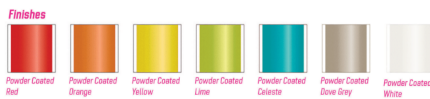

OMINO POSER SMALL-s/nill:
SUGO004POSE(S)

Designer: SUGO

SUGO founding members, Kevin and Giulia, wanted to ask themselves what a lamp design can actually be. When is a lamp not just a lamp, but also a sculpture? Could it have some family features to it? Can it evoke motion and emotion when it is inanimate? These questions lit up a light bulb in their heads and the OMINO lamp was born.

The design is a symbolization of everyday human activities in any given situation. The lamp sculptures are made by bending tubular steel into shapes that depict symbolic movements of the human body. An opaque glass sphere emitting an LED light represents both the human head and mind. OMINO questions the traditional representation of lighting as simply an object for illumination and fuses humanoid figures into a dynamic design. The initial collection consists of six 'buddies' or 'family members'.

When the OMINO lamp is placed inside a space, you and the designs become occupiers of the same space and the humanoid sculptural forms become more than just lamps.

Available in 3 colors: Celeste (Turquoise), Dove Gray, White

Dimensions: L14 x W14 x H60 cm

Primary Material: Stainless steel