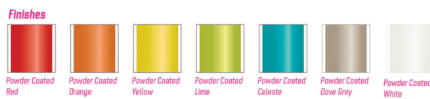

OMINO POSER SMALL-s/nil:  
SUGO004POSE(S)

Dimensions: L14 x W14 x H60 cm

**Primary Material:** Stainless steel

**Available Variants:** Finishes: (Powder Coated Celeste, Powder Coated Dove Gray, Powder Coated White)

**Customization:** Custom colors and finishing are applicable at an additional cost.