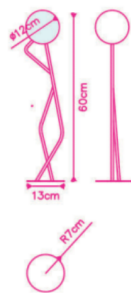

OMINO POSER SMALL-s/nill:
SUGO004POSE(S)