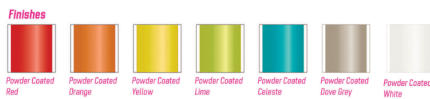

Designer: SUGO

SUGO founding members, Kevin and Giulia, wanted to ask themselves what a lamp design can actually be. When is a lamp not just a lamp, but also a sculpture? Could it have some family features to it? Can it evoke motion and emotion when it is inanimate? These questions lit up a light bulb in their heads and the OMINO lamp was born.

The design is a symbolization of everyday human activities in any given situation. The lamp sculptures are made by bending tubular steel into shapes that depict symbolic movements of the human body. An opaque glass sphere emitting an LED light represents both the human head and mind. OMINO questions the traditional representation of lighting as simply an object for illumination and fuses humanoid figures into a dynamic design. The initial collection consists of six 'buddies' or 'family members'.

When the OMINO lamp is placed inside a space, you and the designs become occupiers of the same space and the humanoid sculptural forms become more than just lamps.

Available in 3 colors: Celeste (Turquoise), Dove Gray, White

Dimensions: L14 x W14 x H53 cm

Primary Material: Stainless steel