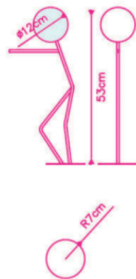

OMINO PUSHER SMALL-s/nlf:
SUGO004PUSH(S)

Designer: SUGO

SUGO founding members, Kevin and Giulia, wanted to ask themselves what a lamp design can actually be. When is a lamp not just a lamp, but also a sculpture? Could it have some family features to it? Can it evoke motion and emotion when it is inanimate? These questions lit up a light bulb in their heads and the OMINO lamp was born.

The design is a symbolization of everyday human activities in any given situation. The lamp sculptures are made by bending tubular steel into shapes that depict symbolic movements of the human body. An opaque glass sphere emitting an LED light represents both the human head and mind. OMINO questions the traditional representation of lighting as simply an object for illumination and fuses humanoid figures into a dynamic design. The initial collection consists of six 'buddies' or 'family members'.

When the OMINO lamp is placed inside a space, you and the designs become occupiers of the same space and the humanoid sculptural forms become more than just lamps.

Available in 3 colors: Celeste (Turquoise), Dove Gray, White

Dimensions: L14 x W14 x H53 cm

Primary Material: Stainless steel