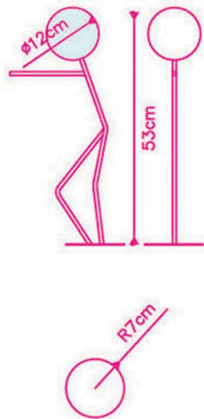

Designer: SUGO

SUGO founding members, Kevin and Giulia, wanted to ask themselves what a lamp design can actually be. When is a lamp not just a lamp, but also a sculpture? Could it have some family features to it? Can it evoke motion and emotion when it is inanimate? These questions lit up a light bulb in their heads and the OMINO lamp was born.

The design is a symbolization of everyday human activities in any given situation. The lamp sculptures are made by bending tubular steel into shapes that depict symbolic movements of the human body. An opaque glass sphere emitting an LED light represents both the human head and mind. OMINO questions the traditional representation of lighting as simply an object for illumination and fuses humanoid figures into a dynamic design. The initial collection consists of six 'buddies' or 'family members'.

When the OMINO lamp is placed inside a space, you and the designs become occupiers of the same space and the humanoid sculptural forms become more than just lamps.

Dimensions: L14 x W14 x H53 cm

Primary Material: Stainless steel

Primary Color: Multicolor

Customization: Custom colors and