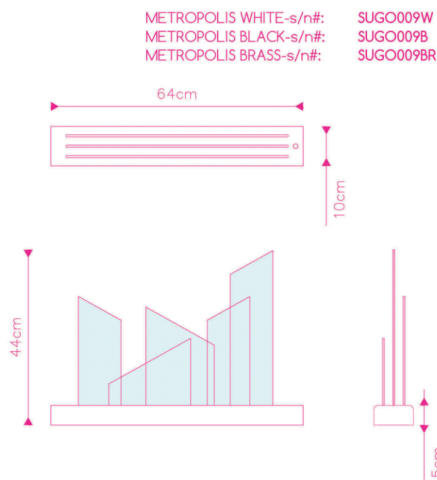

Designer: SUGO

THE SMOKESCREEN LIMITED is a material SUGO has worked on for months in collaboration with YUMINIDE, a young and quirky creative outfit with a lot of highly innovative ideas. It is a special acrylic that needs to be cast with cloud-effect paint poured in and stirred by hand. With this unique method no 2 pieces of the design are ever the same and they are produced in highly limited quantities. THE SMOKESCREEN LIMITED is produced exclusively for SUGO.

Available in 2 finishes: Snow White and Nite Black

Dimensions: L10 x W64 x H44 cm

Primary Material: Stainless steel

Available Variants: Finishes: (Snow White, Nite Black)

Customization: Custom colors and finishing are applicable at an additional cost.