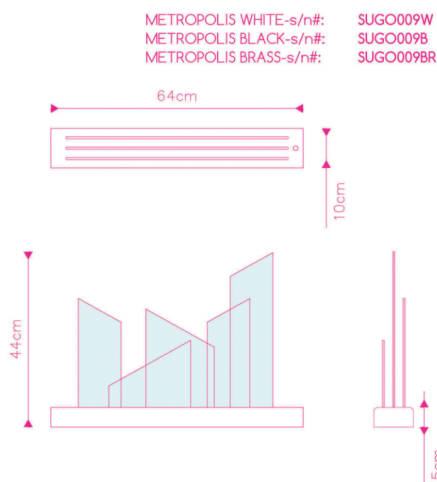

Designer: SUGO

THE SMOKESCREEN LIMITED is a material SUGO has worked on for months in collaboration with YUMINIDE, a young and quirky creative outfit with a lot of highly innovative ideas. It is a special acrylic that needs to be cast with cloud-effect paint poured in and stirred by hand. With this unique method no 2 pieces of the design are ever the same and they are produced in highly limited quantities. THE SMOKESCREEN LIMITED is produced exclusively for SUGO.

Available in 2 finishes: Snow White and Nite Black

Dimensions: L10 x W64 x H44 cm

Primary Material: Stainless steel

Available Variants: Finishes: (Snow White, Nite Black)

Customization: Custom colors and finishing are applicable at an additional cost.