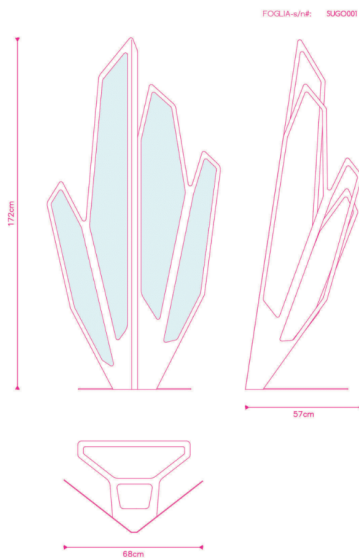

Designer: SUGO

FOGLIA X LOEWE is a special curated version that is entirely created by founder Kevin Chu. A special inspiration NFT, designed by the founder will be granted to each unique piece.

FOGLIA (meaning 'leaf' in Italian) was the first design created by SUGO and perhaps the most significant and unique in our collection. It was first conceived over 10 years ago when Kevin got lost on a backpacking trip in central Thailand. There, he witnessed the ethereal color transformation of the banana plant in different light conditions. In awe of the seemingly surrealistic bombardment of shapes and colors, he decided that one day he would design a product derived from this experience. FOGLIA was born in 2011 as the first example of SUGO's innovative design spirit. After several years of alterations and enhancements, the final product came to life in 2018 with the world's first magnetic interchangeable acrylic screen system designed by SUGO's Italian research laboratory. This makes FOGLIA the most customizable design product seen in the lighting, sculpture and design industry.

Dimensions: L57 x W68 x H172 cm

Primary Material: Stainless steel

Primary Color: Multicolor

Customization: Custom colors and finishing are applicable at an additional cost.

Please contact
cs@vermillionlifestyle.com with your requirements.