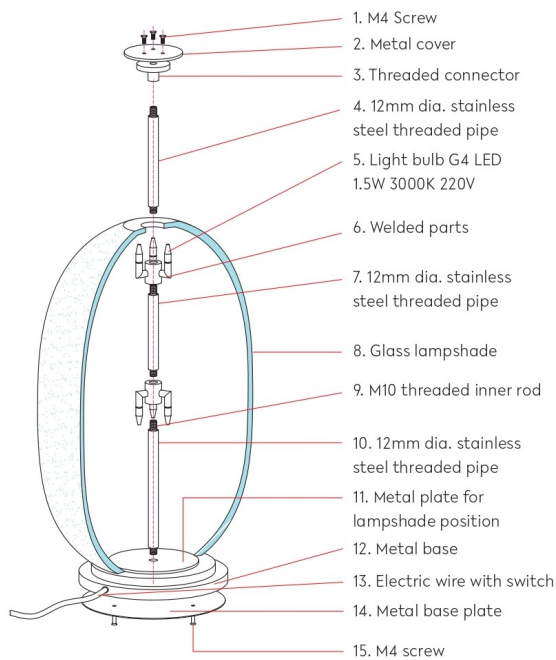

Designer: AEFOLIO

This table lamp refracts light beautifully through mold-formed ridges. Set atop a metal base, this piece will add a comforting cool glow to any corner of the room.

Main Features:

- Glass shade
- Metal base with brass finish
- Accommodates six G4 LED light bulbs
- Light temperature 4000-6000K
- 1.5m PVC cord
- Plug-in with rocker on-off switch
- Available with a Type A Plug (North America 120V) or Type G Plug (Hong Kong 220V).

Please make your selection below.

Primary Material: Glass

Available Variants: Primary Color: (Blue, Green, Transparent)

Customization: This product is not customizable.

Voltage: 120-220V

Bulb Type: 6x G4 LED Light Bulbs

Bulb Supplied: Yes

Max Wattage: 1.5W

Shade Included: Yes

Dimmable: No