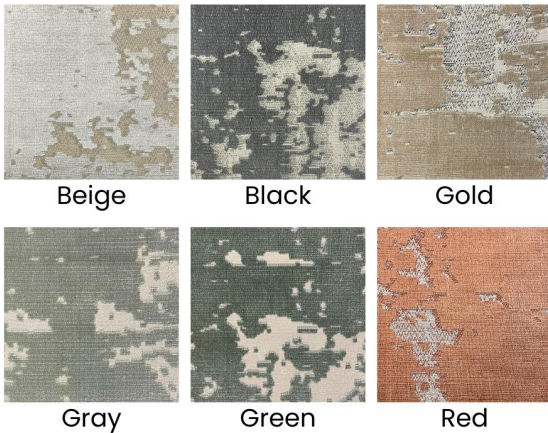

Designer: COLTEX FURNISHING

This collection by COLTEX Furnishing consists of colorful and flamboyant fabrics lovingly crafted in different styles - from geometric prints to single-toned fabrics. Each piece adds a splash of color and personality to any space.

Available in 3 size variations.

Dimensions:

Size 1: L45 x W28 cm

Size 2: L50 x W30 cm

Size 3: L45 x W45 cm

Note: Fabrics are available in various colors and patterns. Please contact cs@vermillionlifestyle.com for further details.

Water Marks Cushion
Front Fabric Variants

Primary Material: Cotton

Available Variants: Primary Color: (Beige, Black, Gold, Gray, Green, Red)

Customization: Fabric style can be customized. Shape and size are negotiable.