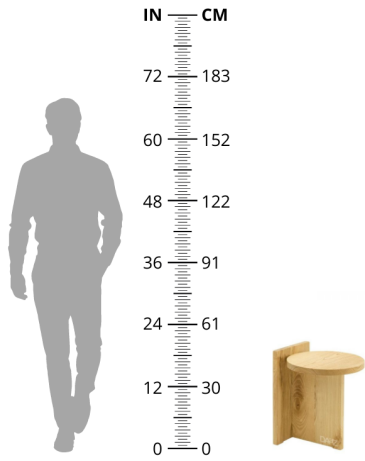

Designer: DAAZ FURNITURE

The Ash Wood Side Table is shaped like a geometric sculpture and yet extremely versatile and functional.

The minimalistic shape gives it a unique form and enhances the natural beauty of the wood. The tabletop is flat and stable with a solid tripod structure making the table extremely durable.

Each table is unique and makes a great addition to a modern home.

Dimensions: L40 x W43 x H50 cm

Primary Material: Wood**Primary Color:** Natural**Customization:** This product is not customizable.

This information has been provided by the supplier for guidance only. Vermillion is not responsible for the accuracy of this information or for the installation of the product using these notes. For more information, samples, or customizations, please contact cs@vermillionlifestyle.com.