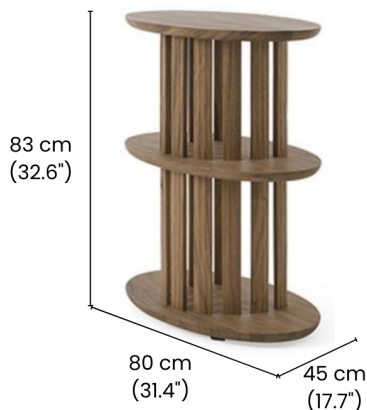

Designer: DAAZ FURNITURE

The Acacia Wood Shelf is shaped like an artistic sculpture and yet extremely versatile and functional.

The minimalistic shape gives it a unique form and enhances the natural beauty of the wood.

Each shelf is unique and makes a great addition to a modern home.

Dimensions: L80 x W45 x H83 cm

**Primary Material:** Wood**Primary Color:** Natural**Customization:** This product is not customizable.

This information has been provided by the supplier for guidance only. Vermillion is not responsible for the accuracy of this information or for the installation of the product using these notes. For more information, samples, or customizations, please contact cs@vermillionlifestyle.com.