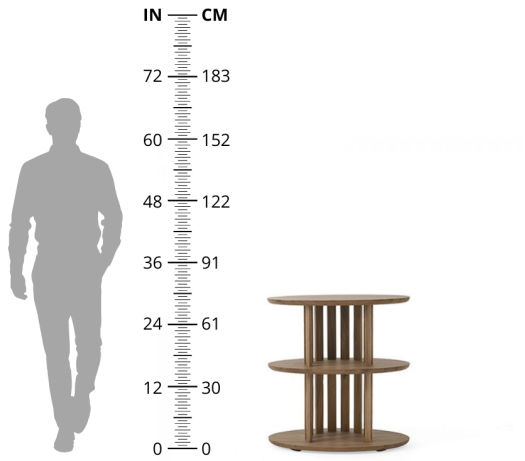

Designer: DAAZ FURNITURE

The Acacia Wood Shelf is shaped like an artistic sculpture and yet extremely versatile and functional.

The minimalistic shape gives it a unique form and enhances the natural beauty of the wood.

Each shelf is unique and makes a great addition to a modern home.

Dimensions: L80 x W45 x H83 cm

**Primary Material:** Wood**Primary Color:** Natural**Customization:** This product is not customizable.

This information has been provided by the supplier for guidance only. Vermillion is not responsible for the accuracy of this information or for the installation of the product using these notes. For more information, samples, or customizations, please contact cs@vermillionlifestyle.com.