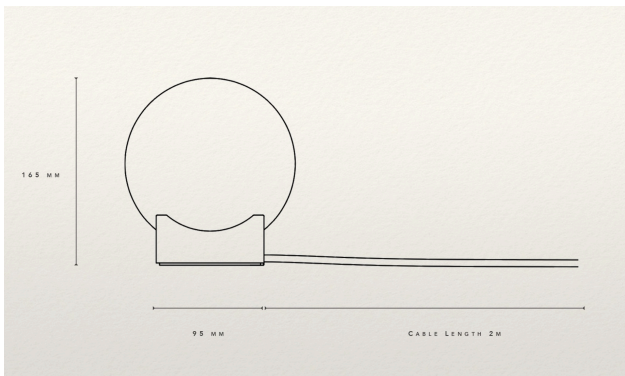

**Designer: NOAH & GREY**

The Obu Table Lamp is an oversized globe light set in a square pedestal. It is an elegant form created from the intersection of primary shapes.

Dimensions: L12 x W12 x H16.5 cm

---

**Primary Material:** Wood**Primary Color:** Brown**Customization:** This product is not customizable.**Voltage:** 110-240V**Bulb Type:** 1x G4 LED**Bulb Supplied:** Yes**Max Wattage:** 6W**Shade Included:** No**Dimmable:** Yes (Compatible with TRIAC dimmer)**Certifications:** None (as it only 12V)