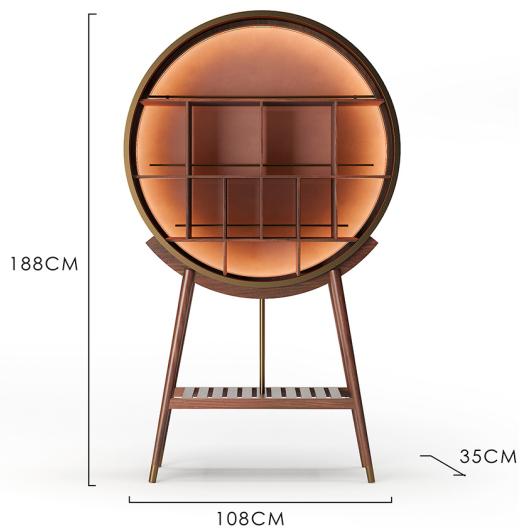

Designer: SUYAB FURNITURE

The Yilun High Shelf is inspired by the rich oriental aesthetic and translated into a modern piece of furniture with clean lines and minimalistic forms.

Dimensions: L108 x W35 x H188 cm

Primary Material: Wood

Primary Color: Brown

Customization: This product is not customizable.