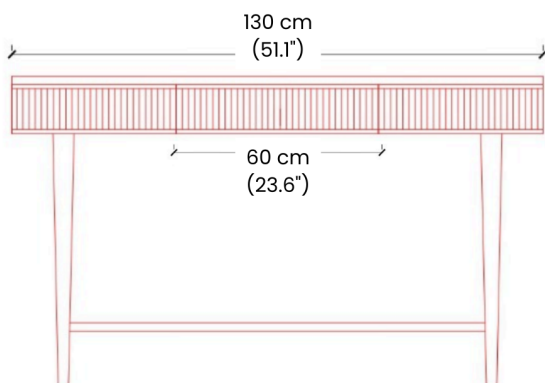

Designer: KAM CE KAM

The Mausam Desk features a delicate reeded detail and is available with either a matching timber or a white marble top. A practical desk is concealed behind the reeded detail. The design provides a hint of style and minimalism. The design combines 2 strong materials which have been given a delicate form through the craftsmanship of carefully carving details into the piece.

Available in Natural Ash or Black Ash with an option of a matching Natural Ash or Black Ash top or White Marble top.

Dimensions: L130 x W60 x H76 cm

Primary Material: Wood

Primary Color: Natural

Available Variants: