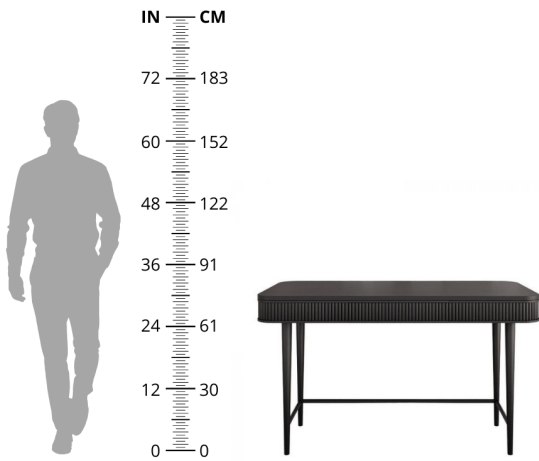

This information has been provided by the supplier for guidance only. Vermillion is not responsible for the accuracy of this information or for the installation of the product using these notes. For more information, samples, or customizations, please contact cs@vermillionlifestyle.com.