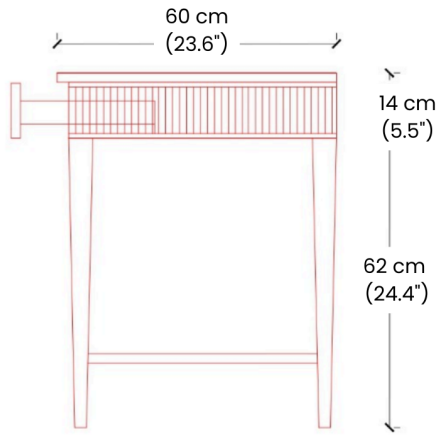

This information has been provided by the supplier for guidance only. Vermillion is not responsible for the accuracy of this information or for the installation of the product using these notes. For more information, samples, or customizations, please contact cs@vermillionlifestyle.com.