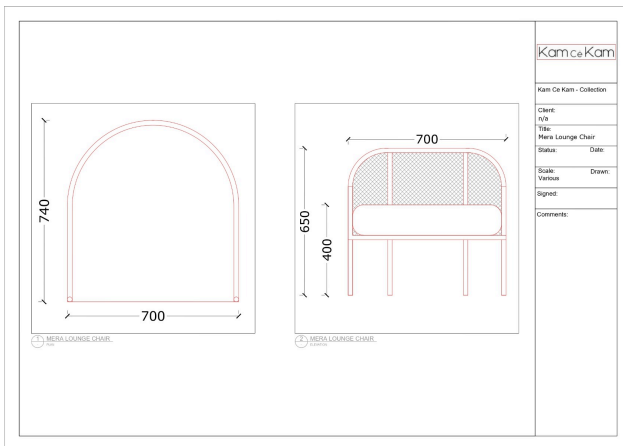

Designer: KAM CE KAM

Inspired by our best selling 'Mera' chair, this piece is a lower, wider version with a thicker and more comfortable cushion. Perfect for a living room or bedroom space, this comfortable statement armchair will be the focal point of any room.

Available in 4 variations: Natural Ash with Black Leather, Natural Ash with Linen, Black Ash with Black Leather, and Black Ash with Linen.

Dimensions: D74 x W70 x H65 cm

Primary Material: Wood

Primary Color: Natural