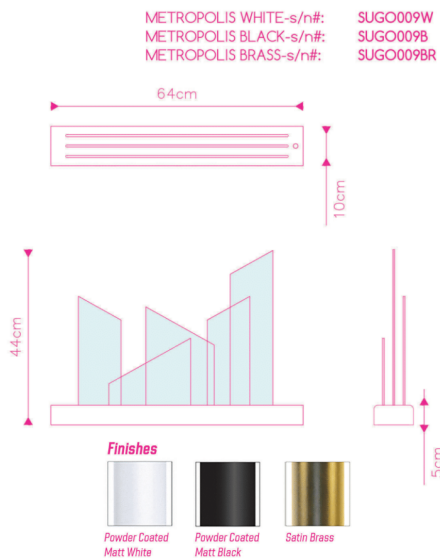

Designer: SUGO

Metropolis was created to celebrate and reflect the energy of any city in the world. Although inspired by Hong Kong, where founder Kevin Chu was born, SUGO reinterpreted the “buildings” of the city into more abstract shapes with the slanting geometry mimicking a 3-dimensional perspective of buildings + movement in architectural form. Each of the 4 air purifying acrylic “building” screens can be combined and layered freely to recreate every cityscape on the planet.

Dimensions: L10 x W64 x H44 cm

Primary Material: Stainless steel

Available Variants: Finishes: (Powder Coated Matt Black, Powder Coated Matt White, Satin Brass)

Customization: Custom colors and finishing are applicable at an additional cost.

Please contact cs@vermillionlifestyle.com with your requirements.

Voltage: 100-220V

Bulb Type: Custom LED Strip

Bulb Supplied: Yes

Max Wattage: 11W

Shade Included: No

Dimmable: Yes

Certifications: PSE, CE, RoHS, CCC, FCC