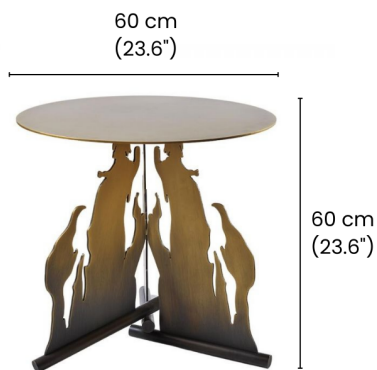

Designer: GY DESIGN STUDIO

The Flame Side Table is a contemporary furniture piece that brings fire to life.

The bronze table is handmade.

Dimensions: L60 x W60 x H60 cm

Primary Material: Brass

Primary Color: Bronze