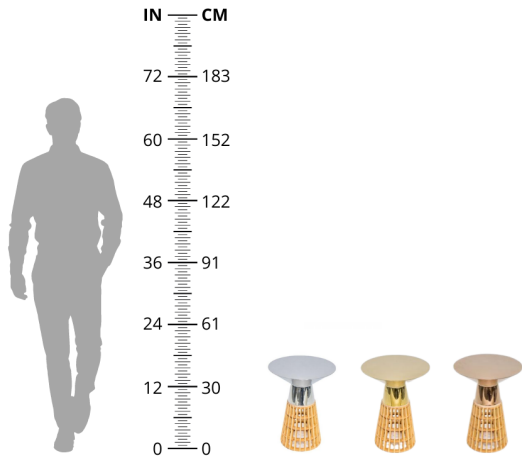

Designer: GY DESIGN STUDIO

This Side Table Series by GY Design Studio is a dialogue between nature and industry.

The combination of industrial materials like stainless steel and the natural characteristics of bamboo also creates a unique blend between traditional craft and contemporary design.

The table is available in 3 colors: Silver, Gold, Rose Gold.

Primary Material: Stainless steel

Available Variants: Primary Color: (Bronze, Gold, Silver)

Customization: This product is not customizable.

This information has been provided by the supplier for guidance only. Vermillion is not responsible for the accuracy of this information or for the installation of the product using these notes. For more information, samples, or customizations, please contact cs@vermillionlifestyle.com.