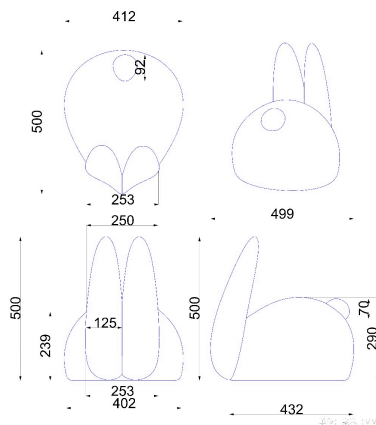

The Rabbit Chair represents an abstracted form of the animal perched firmly on the ground. The combination of natural forms with the design of modern seats fuses sculpture with furniture as well as function with natural beauty.

Dimensions: L78 x W67 x H75 cm

Primary Color: Black

Customization: This product is not customizable.