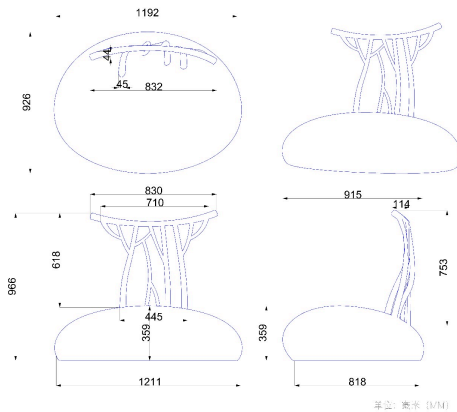

Designer: HARMONY

The Tree Chair paints the picture of a tree emerging from a stone while the Tree Table represents a growing, winding tree firmly rooted in the ground. The combination of natural forms with the design of modern seats fuses sculpture with furniture as well as function with natural beauty.

Dimensions: L119 x W93 x H97 cm

Primary Material: Wood

Primary Color: Brown

Customization: This product is not customizable.