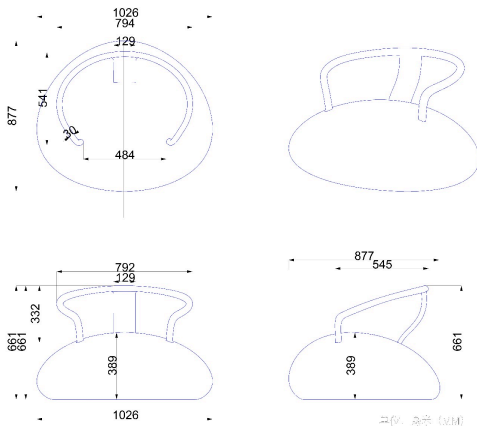

Dimensions: L110 x W95 x H72 cm

Primary Material: Wood

Primary Color: Black

Customization: This product is not customizable.