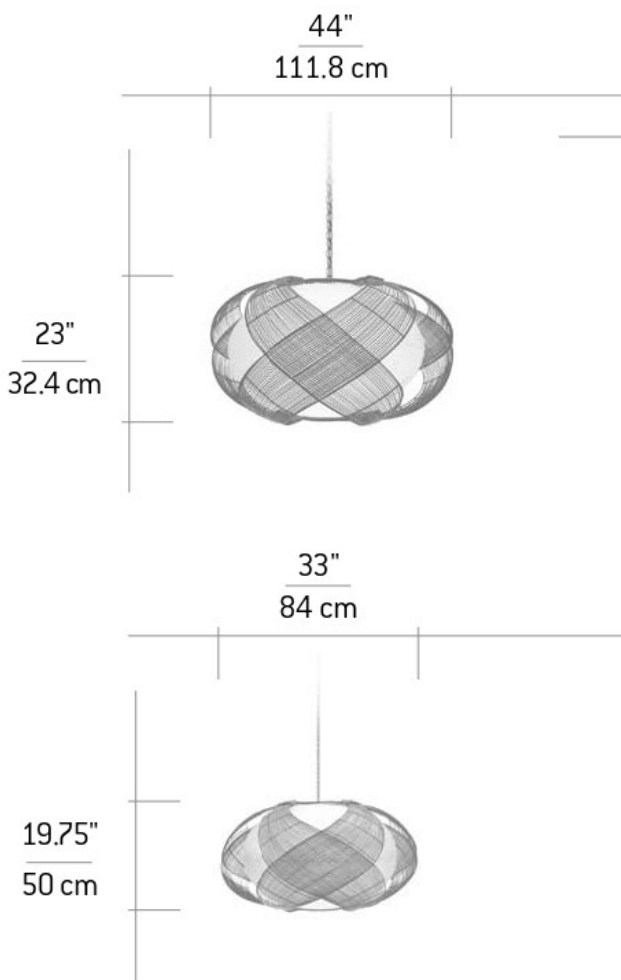

Available in 4 sizes: Small, Medium, Large, Extra Large

**Dimensions:**

Small: W55.8 x H37.64 cm

Medium: W83.82 x H45.7 cm

Large: W111.7 x H58.4 cm

Extra Large: W147.3 x H81.2 cm

*Note: Orders below US\$5,000 will need to add US\$240 in export documentation fees. Vermillion will add the extra charge for you if necessary.*