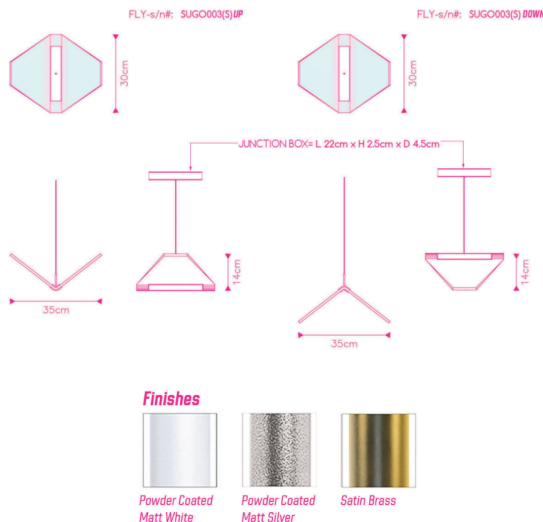

Designer: SUGO

The FLY Lamp is inspired by all biological entities that are airborne. Seemingly defying gravity, it is created to redefine what pendant lamps can be within an interior. Conceived by simply folding a piece of 8 mm thick acrylic with LED illumination placed in the center of the design, FLY is hung in suspended form with its wingtips facing upwards or downwards. With its modular system, it can either be displayed as a singular entity or as a collective cluster of flying objects.

Dimensions:

Small: L30 x W35 x H14 cm

Large: L30 x W50 x H20 cm

Primary Material: Aluminium

Available Variants: Finishes: (Powder Coated Matt Silver, Powder Coated Matt White, Satin Brass) Product Size: (Small, Large)

Customization: Custom colors and finishing are applicable at an additional cost.

Please contact cs@vermillionlifestyle.com with your requirements.

Voltage: 100-220V

Bulb Type: Custom LED Strip

Bulb Supplied: Yes